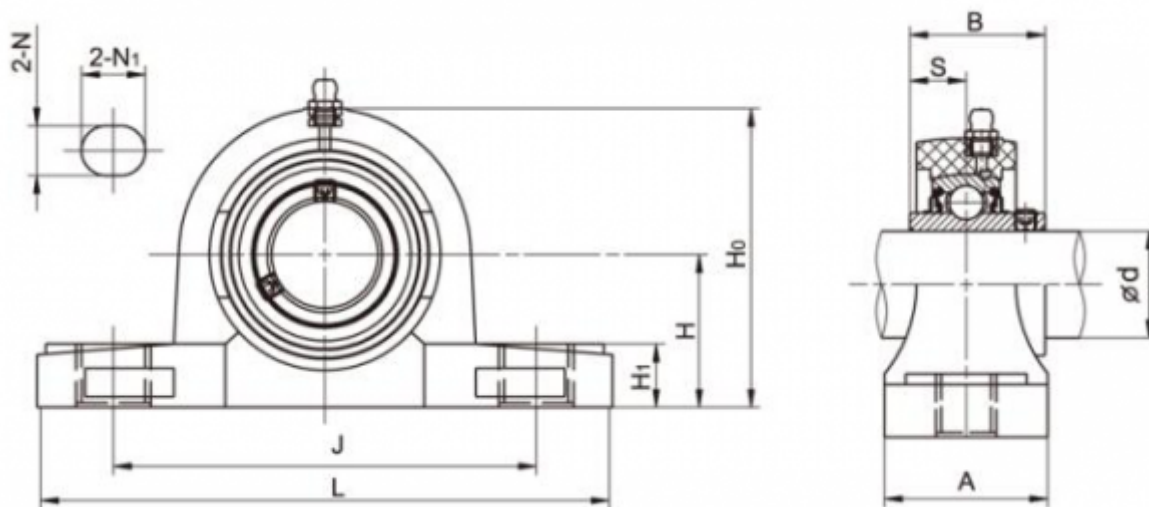

Data Sheet

Article number: 54810622063

Description: Pillow block TP-SUCP206 LDK f/shaft dia.30 mm
Insert stainless, house green thermopl.

Measures

A = 46	L = 163
B = 38.1	N = 14
Bolt = M12	N1 = 18
d = 30	S = 15.9
H = 42.9	
H0 = 84	
H1 = 18	
J = 119	